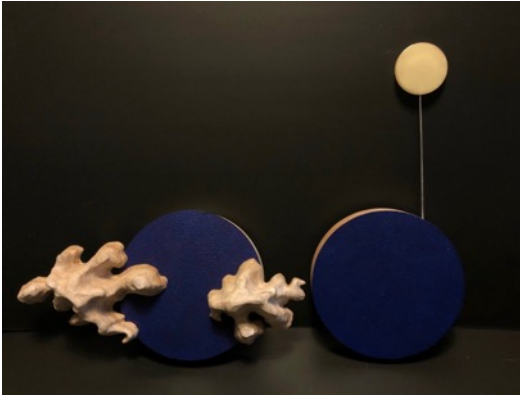

天錄

Sky Records
2020

木、木膠、藍染麻布、橡筋帶、塑膠彩、白色閃沙

wood, wood glue, indigo-dyed linen, elastic band, acrylic paint, colour sand in white
15 x 25 x 4 cm each

10

連天

Sky connection
2020

木、塑膠彩